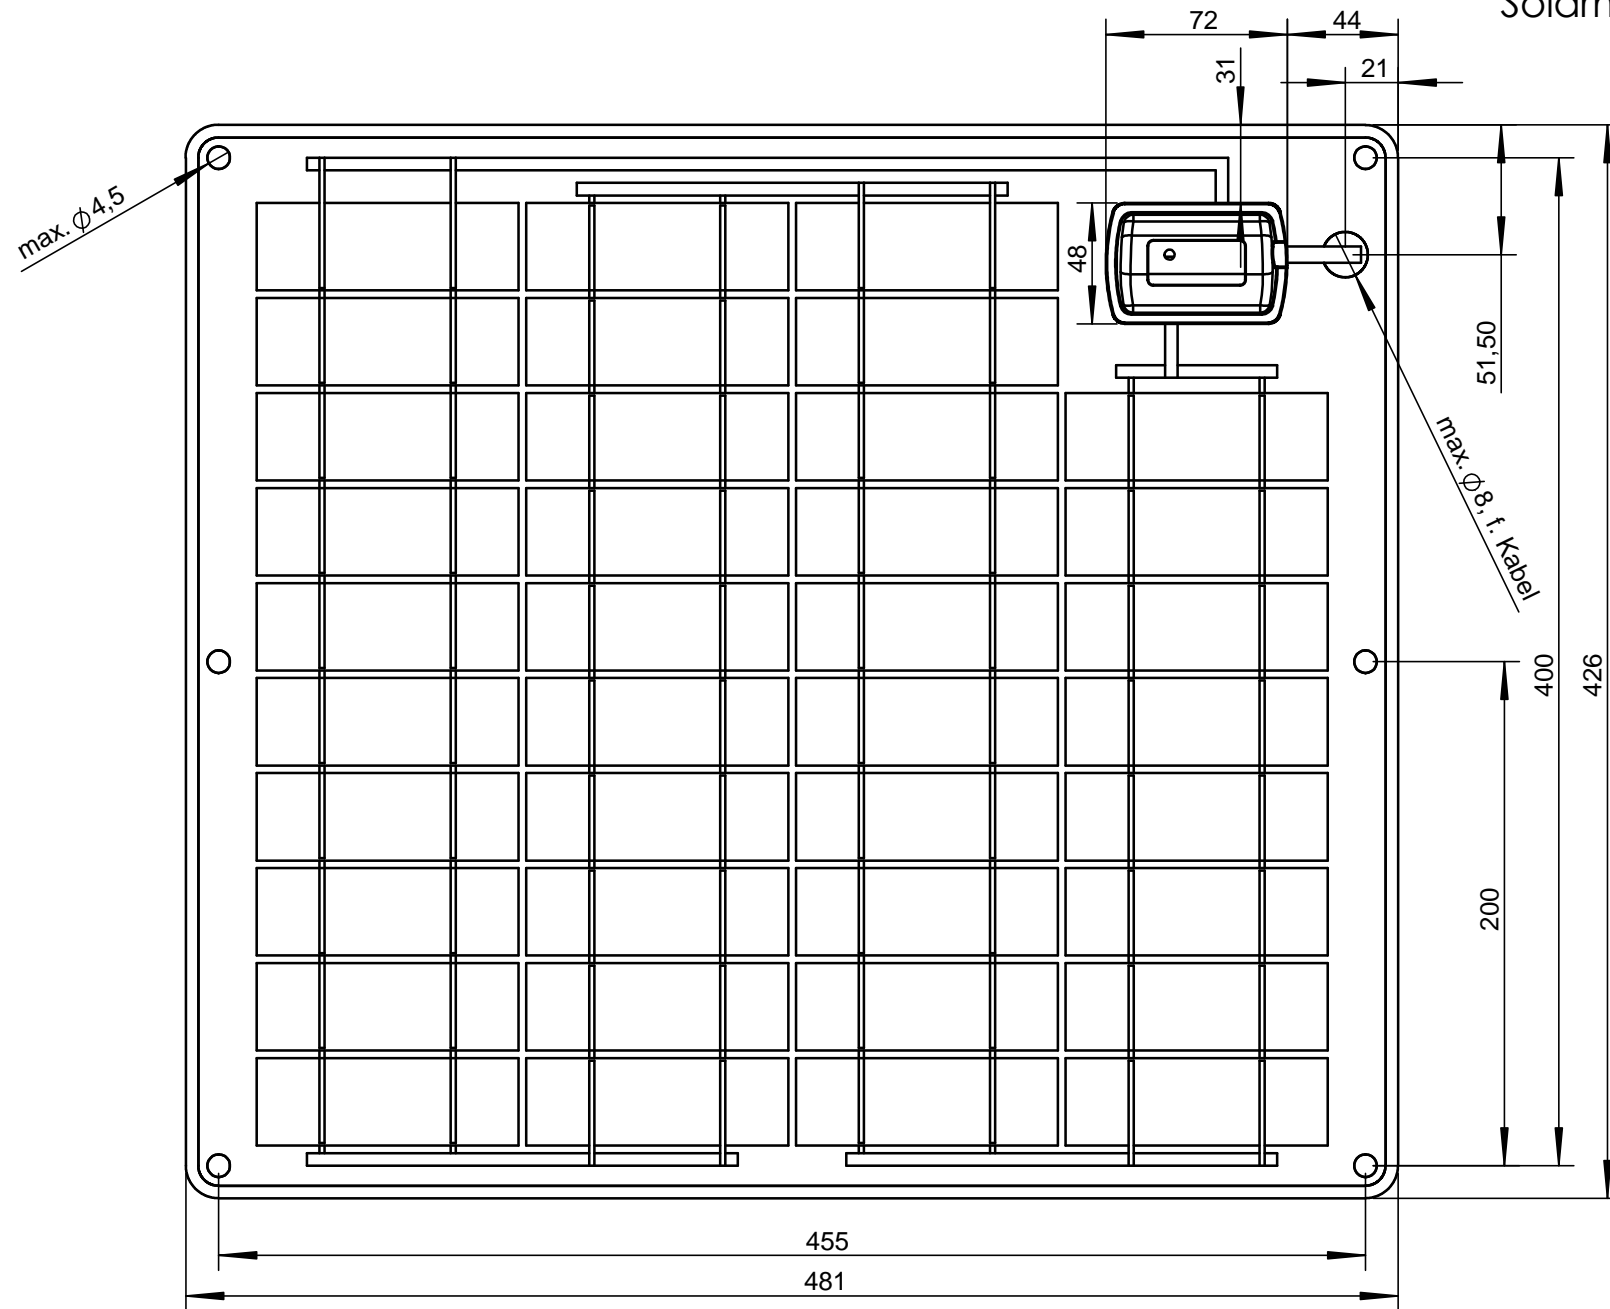

Solarmodul SW20163

dimensions in mm