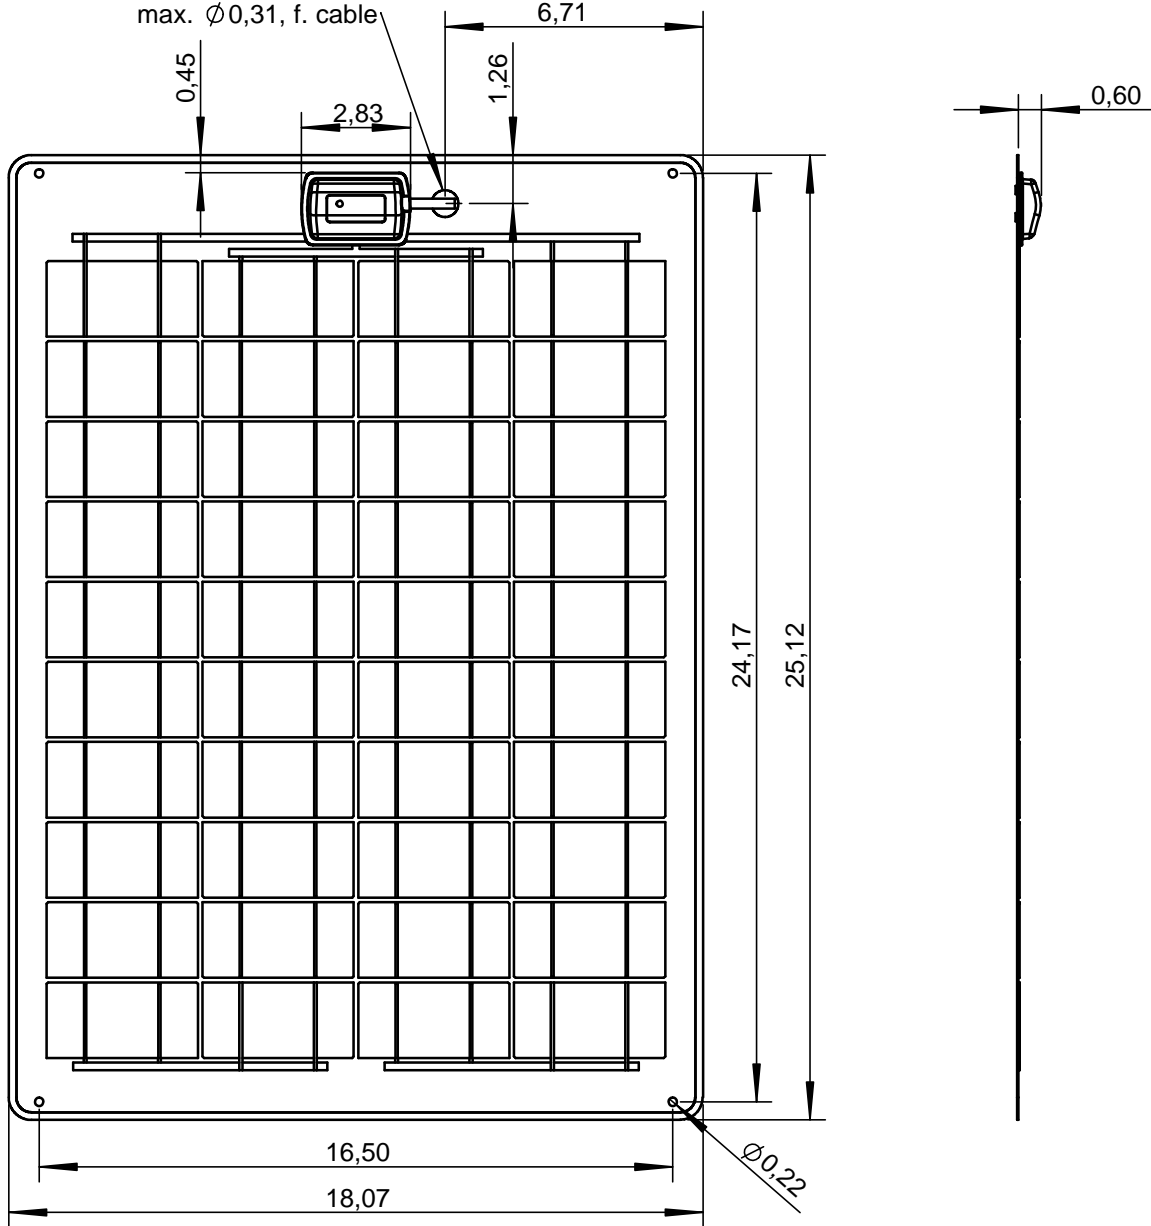

Solarmodul SW-3064

dimensions in inch