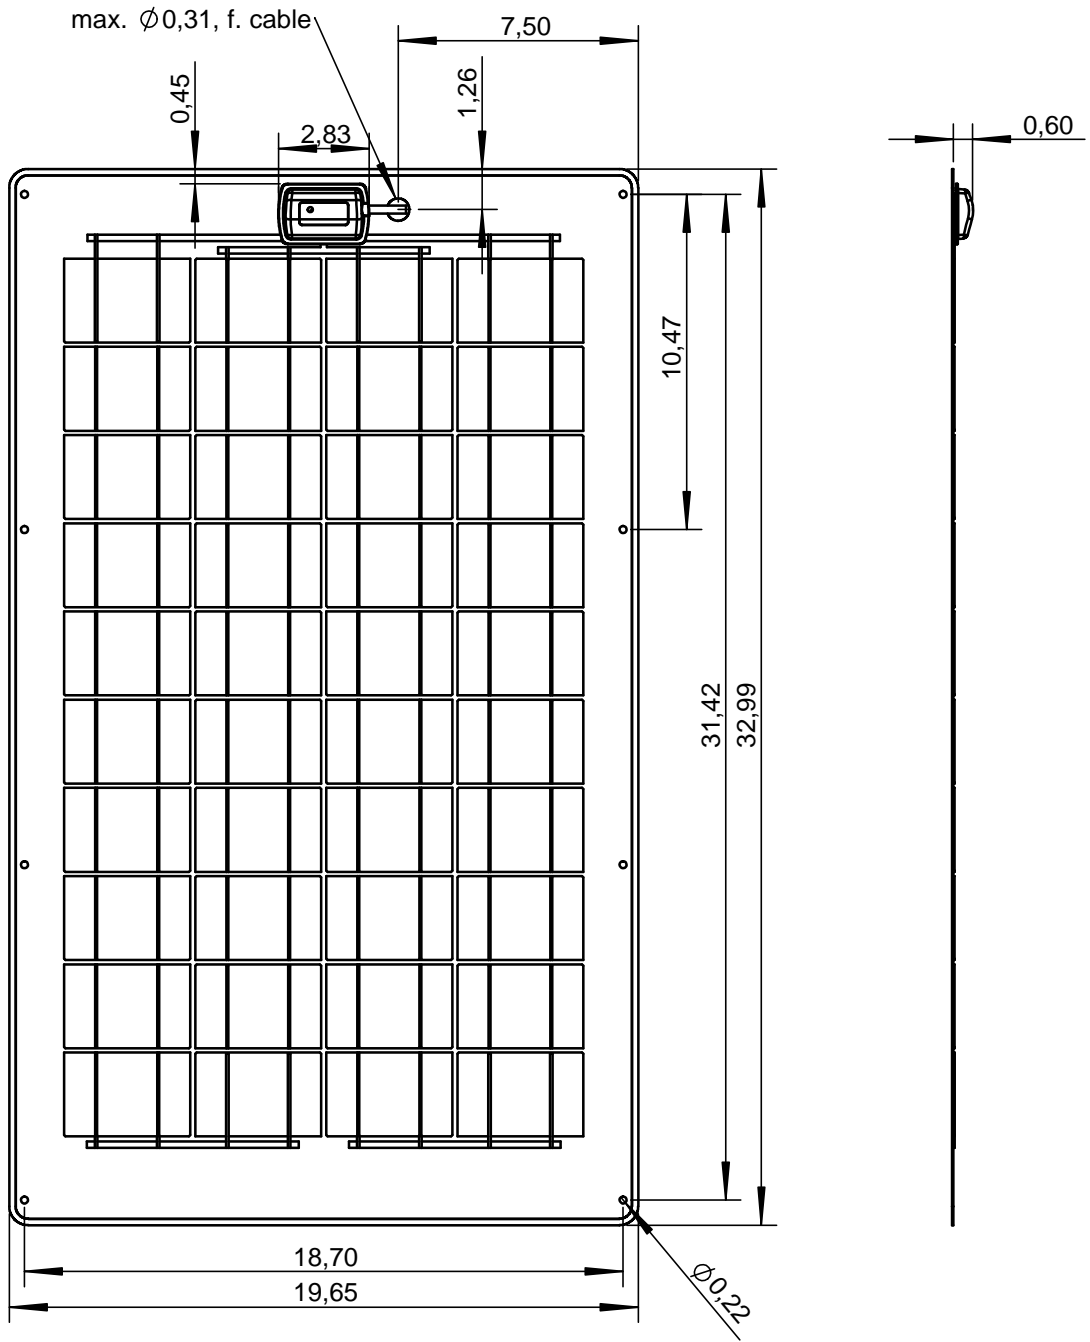

Solarmodul SW-3065

dimensions in inch