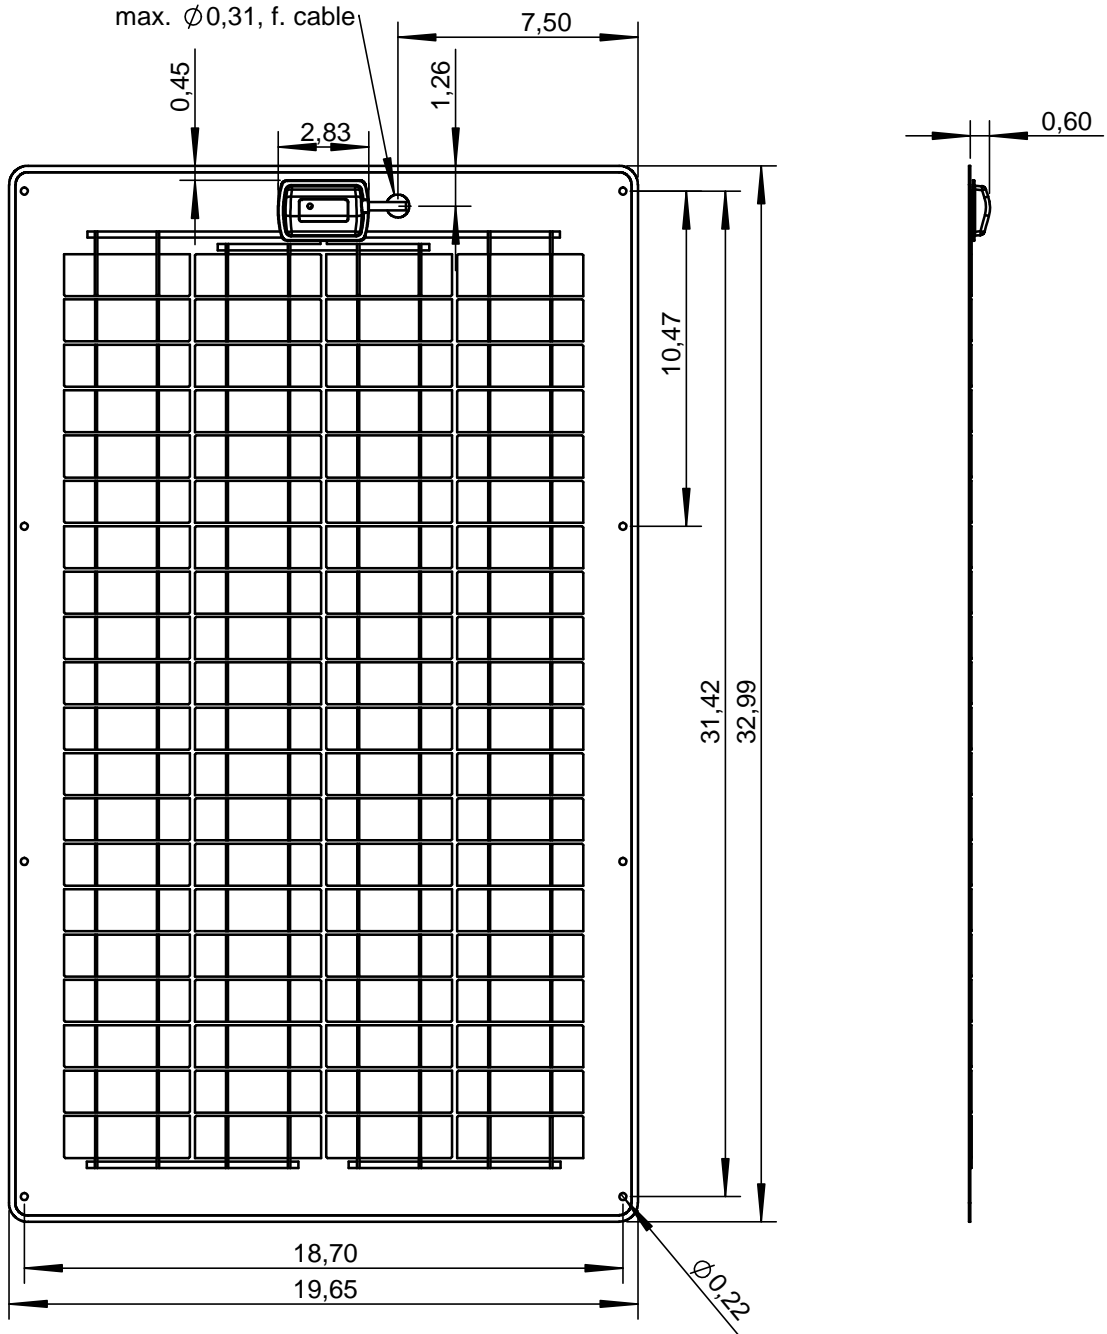

Solarmodul SW-3265

dimensions in inch