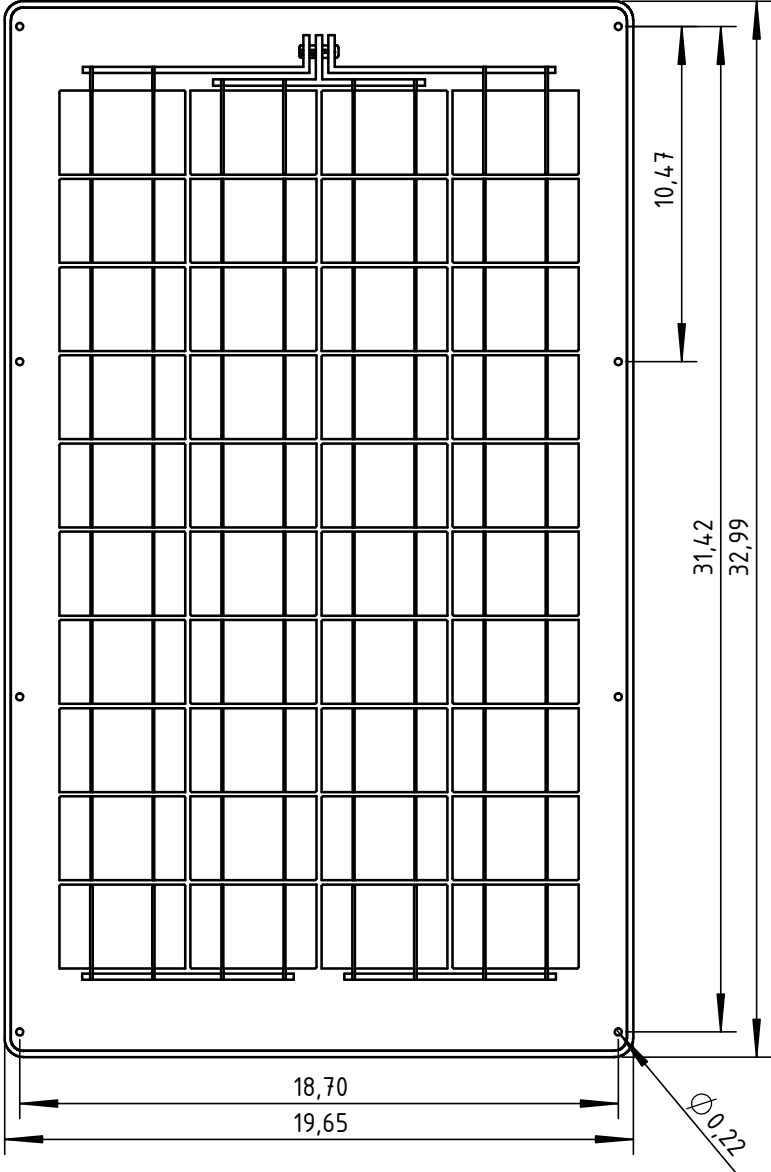

Solarmodul SW-4065

dimensions in inch