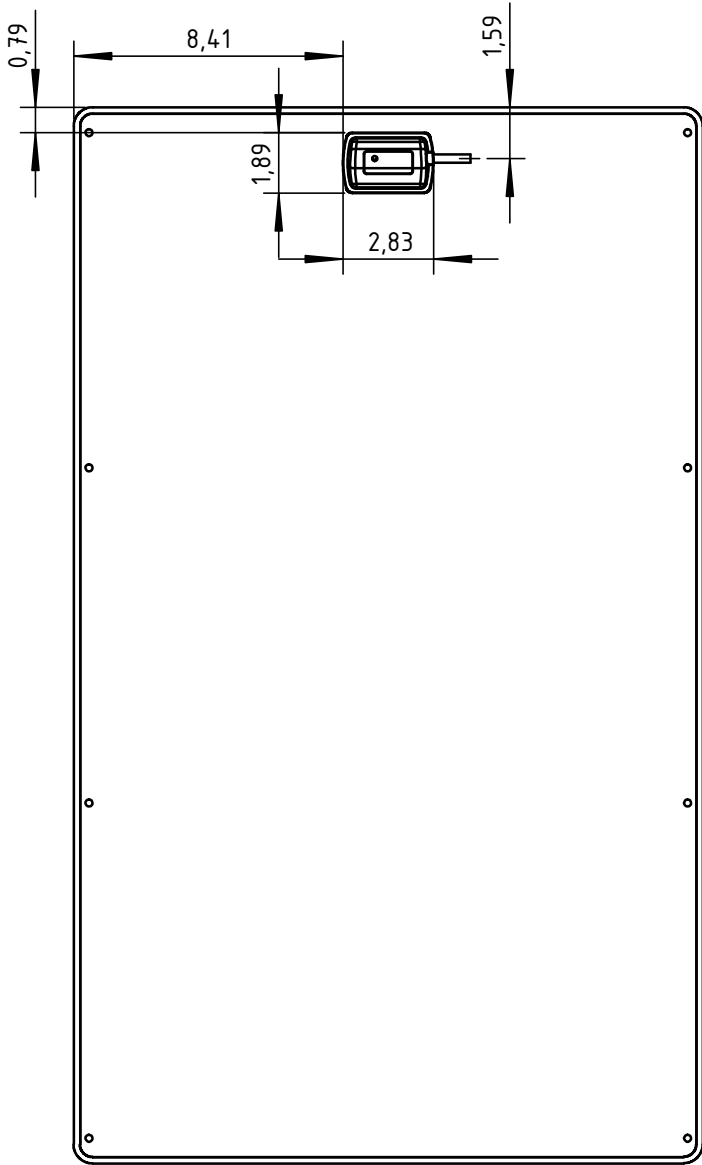

Solarmodul SW-4265

dimensions in inch

SunWare GmbH & Co KG