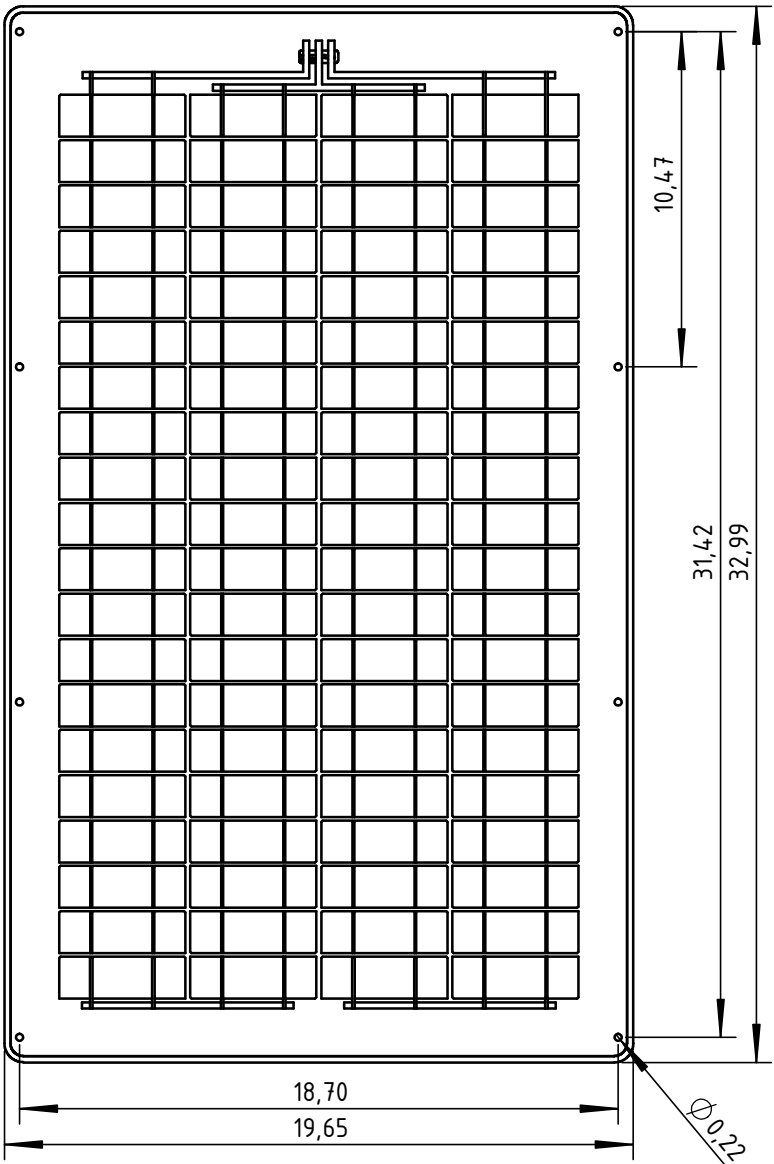

Solarmodul SW-4265

dimensions in inch

SunWare GmbH & Co KG