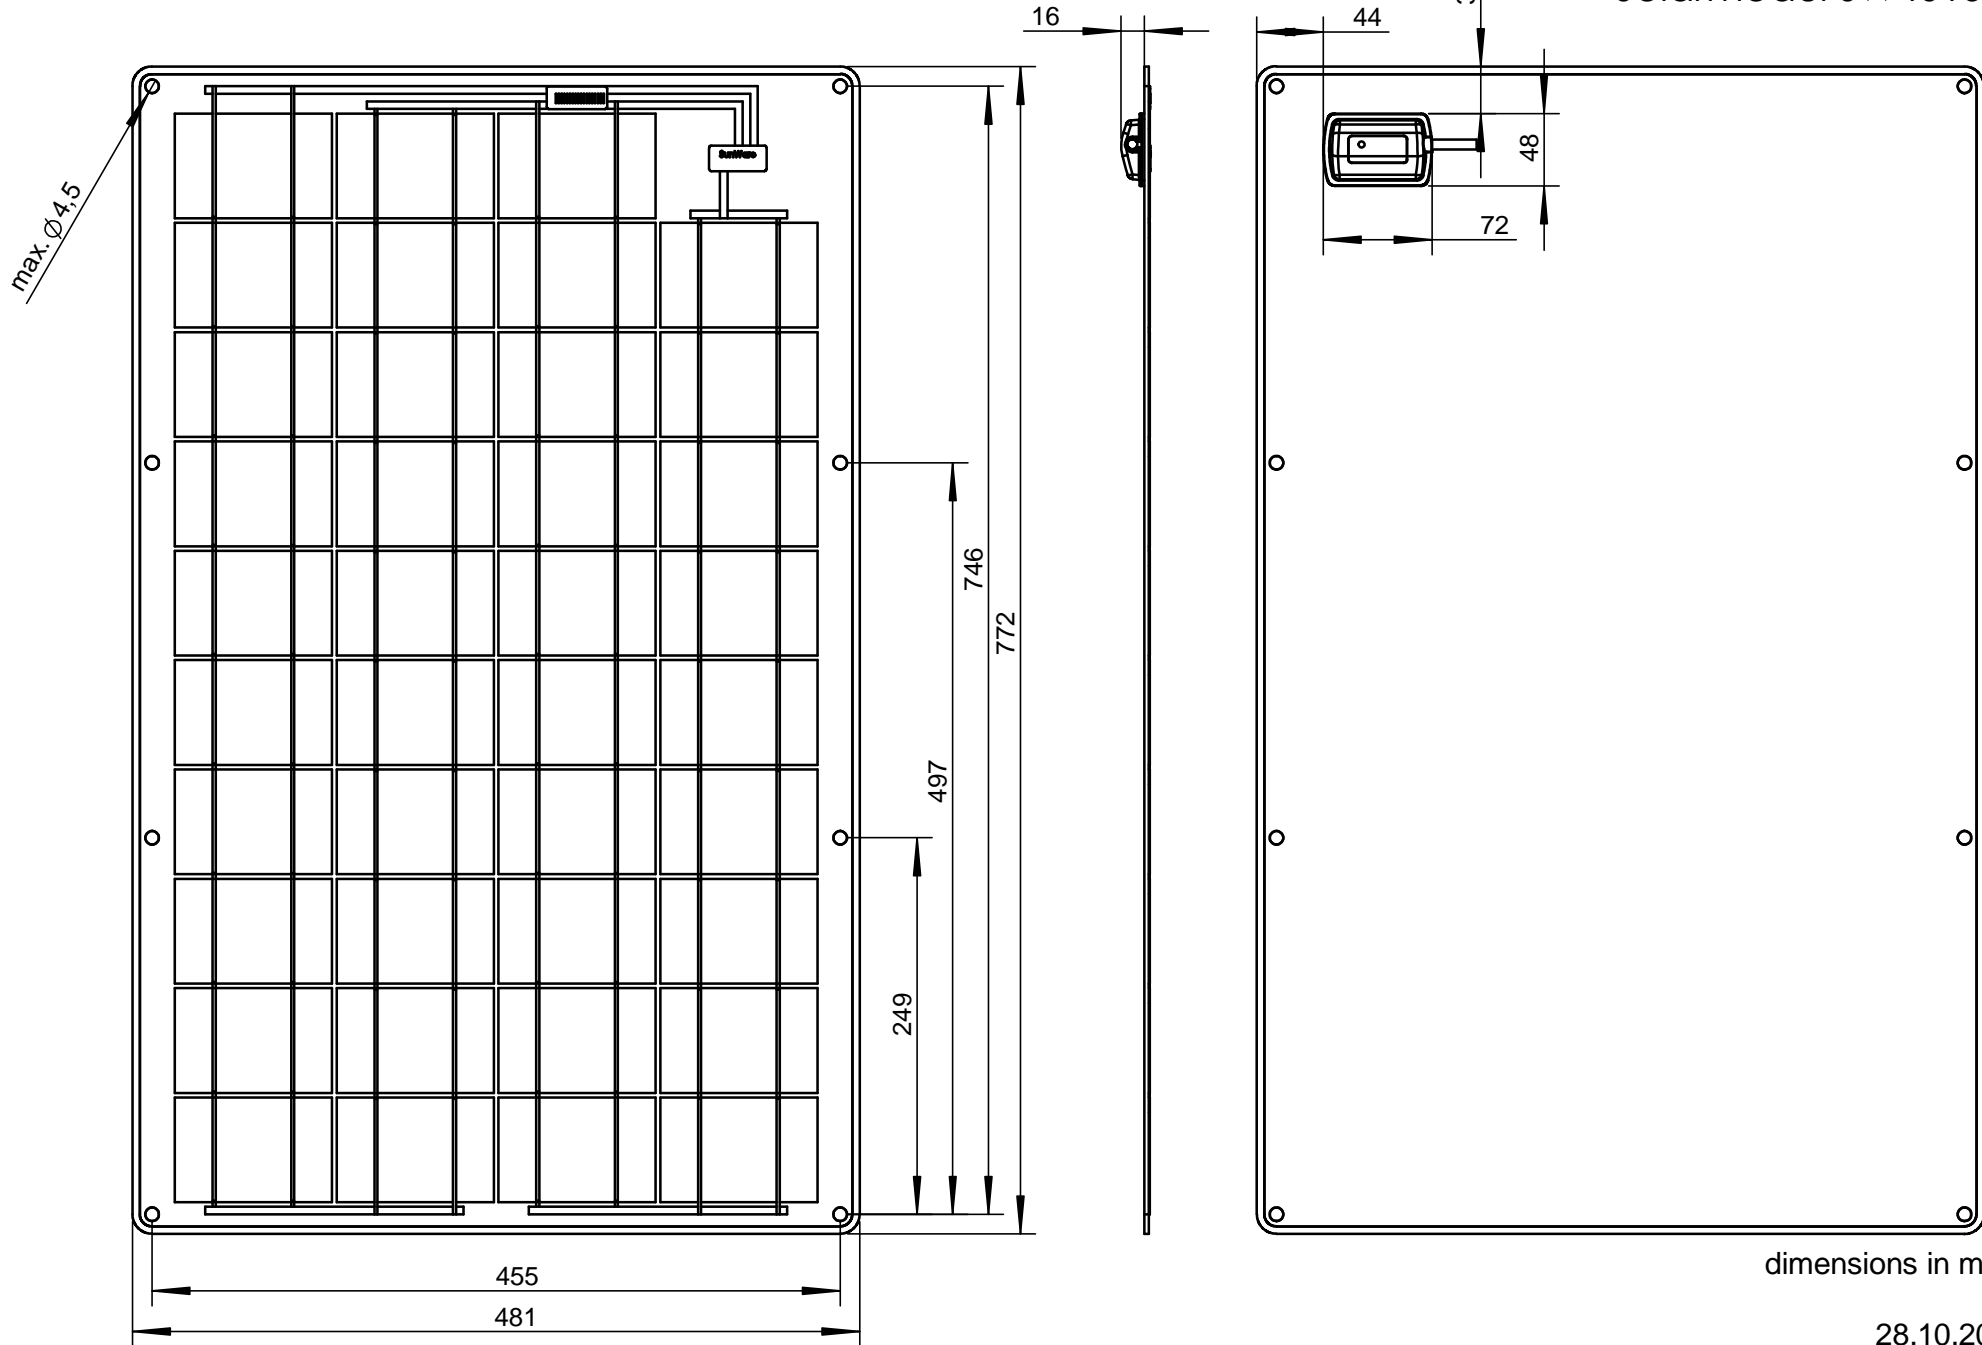

Solarmodul SW40165

dimensions in mm