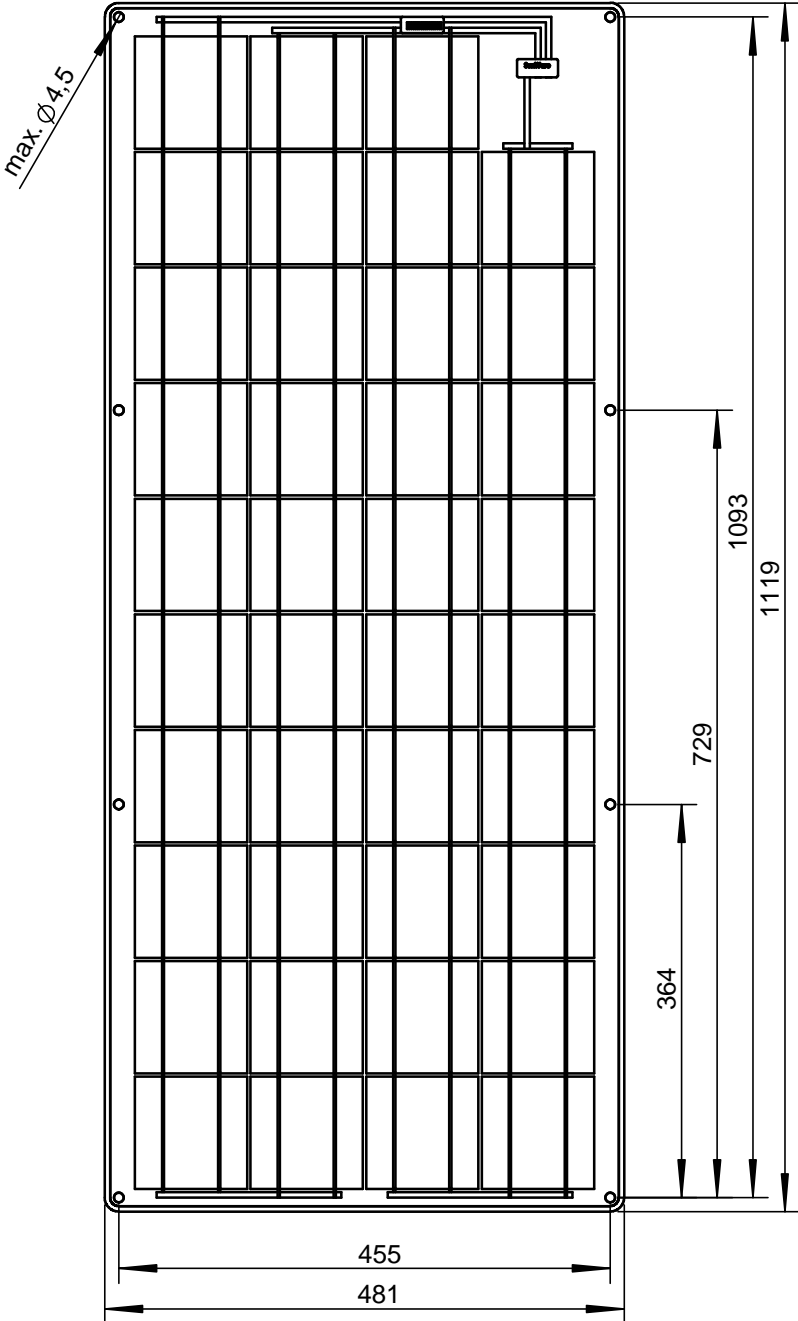

Solarmodul SW40166

dimensions in mm