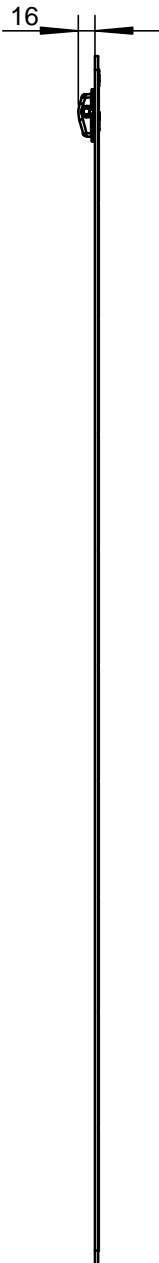

Solarmodul SW40166

dimensions in mm