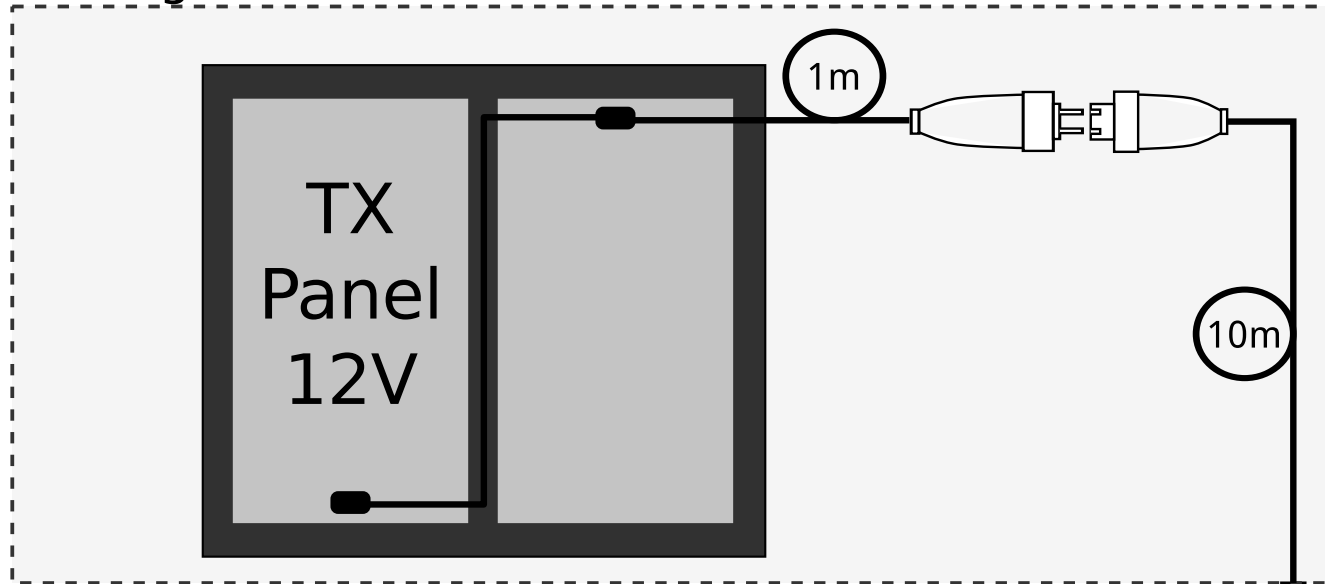

Package content TX-Panels

In order to use TX-panels with the mobile plugable regulator FOX-062, also required are:

1 x Cable plug

1 x Cable socket

FOX-062 package content