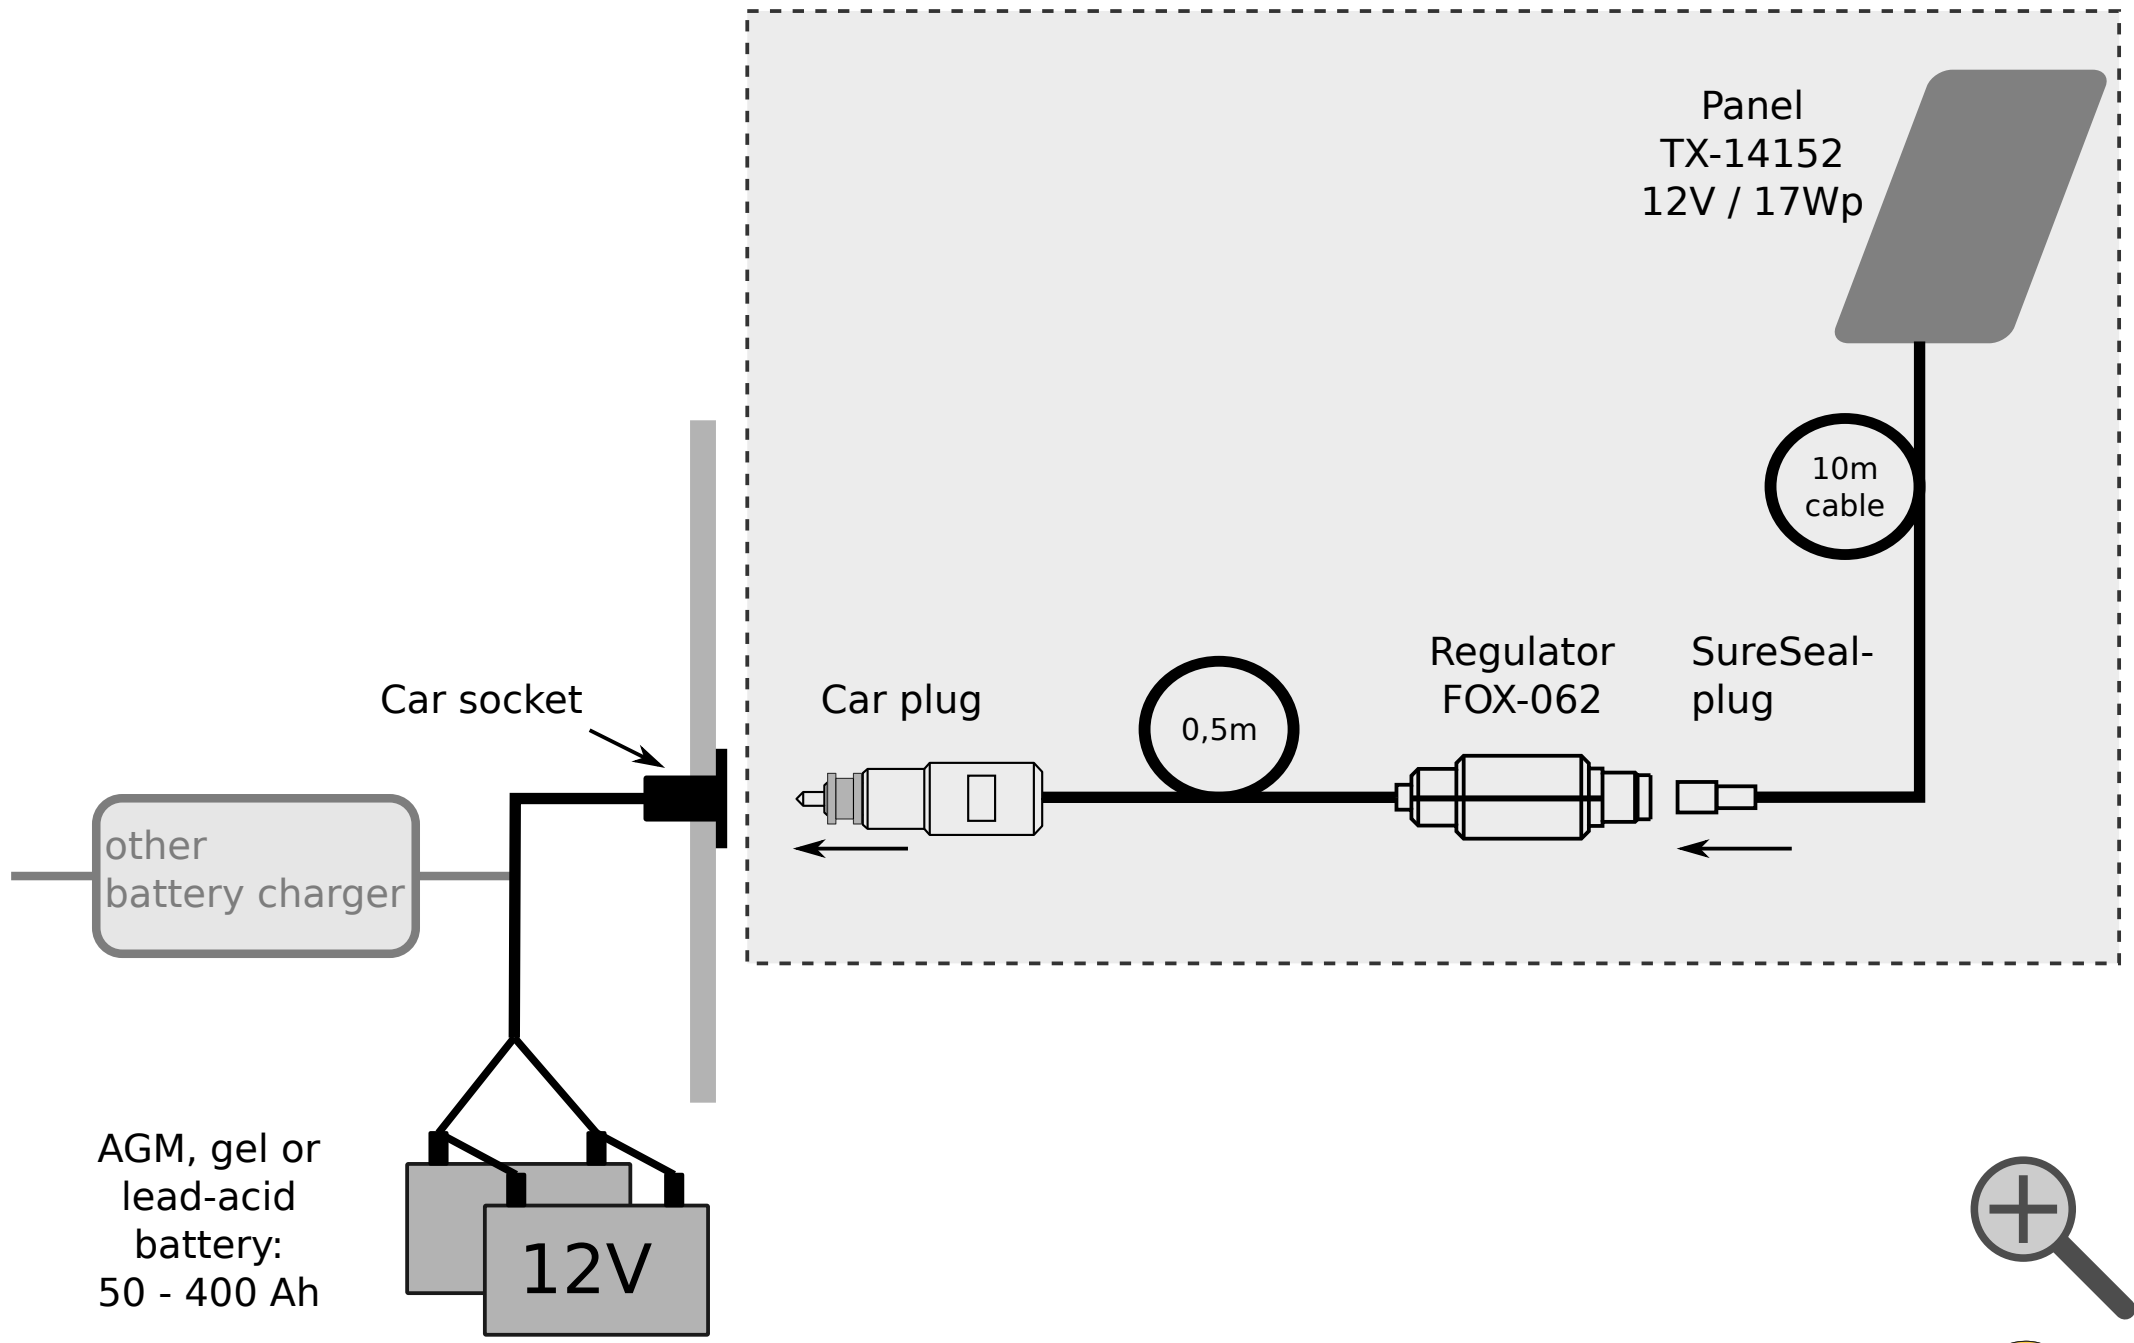

Winter-Batterie-Lader TX-14152

Board grid battery