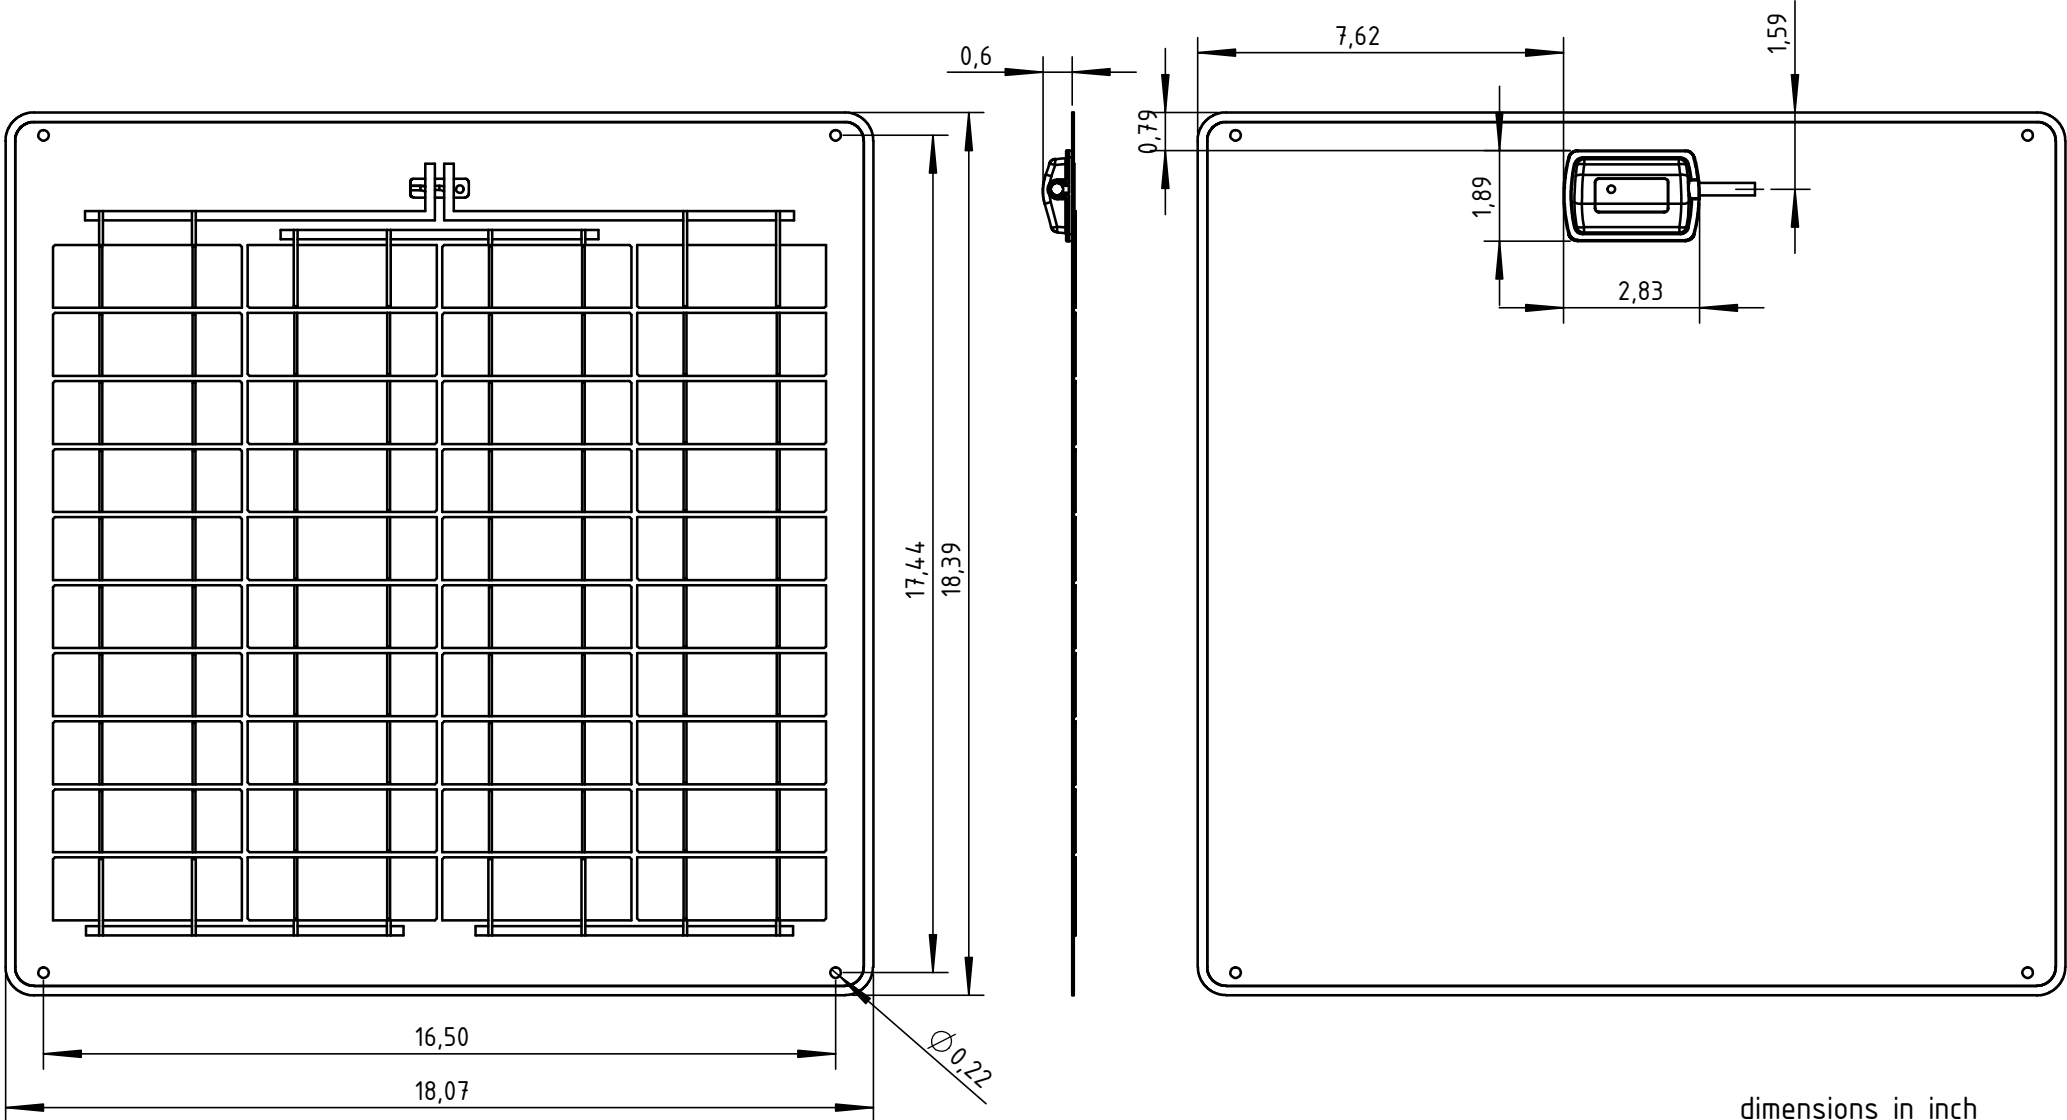

Solarmodul SW-4063

dimensions in inch