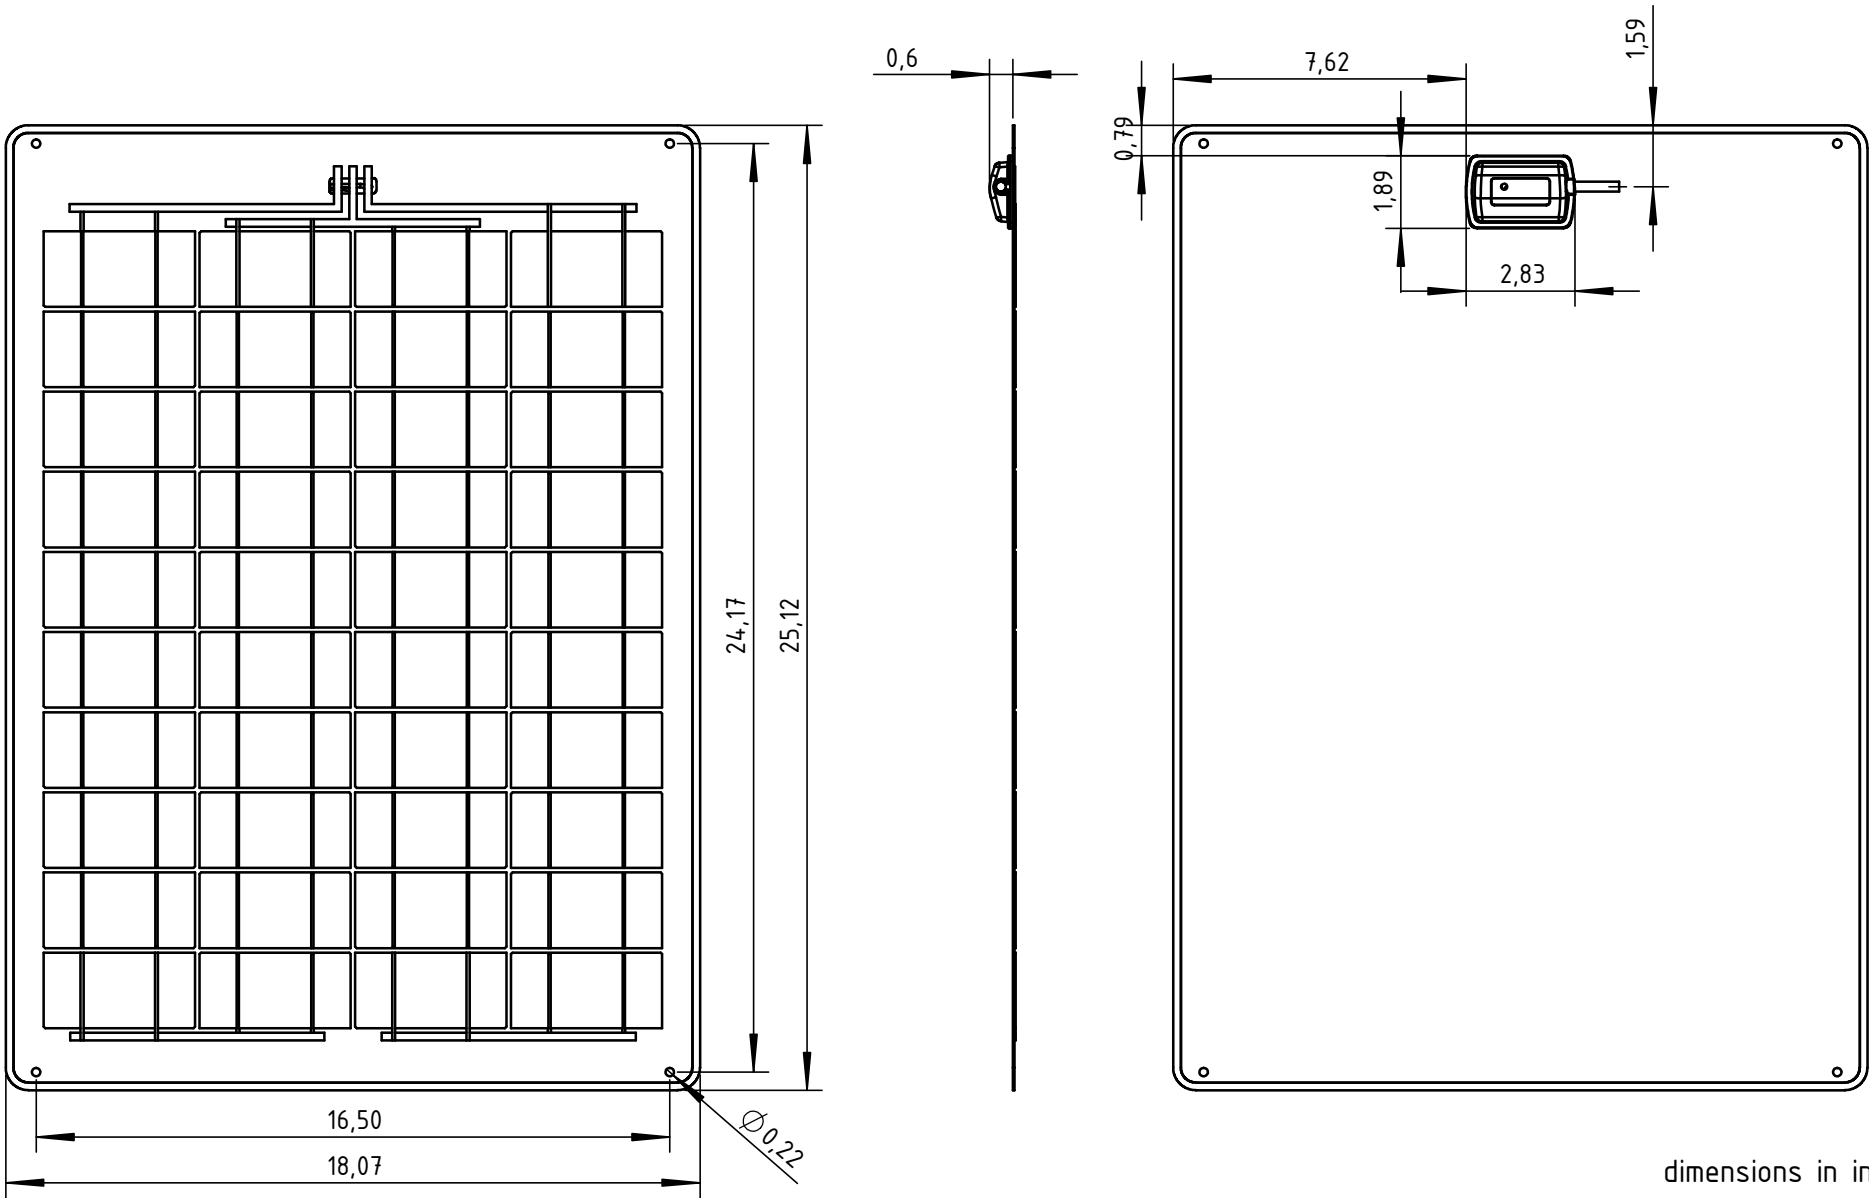

Solarmodul SW-4064

dimensions in inch